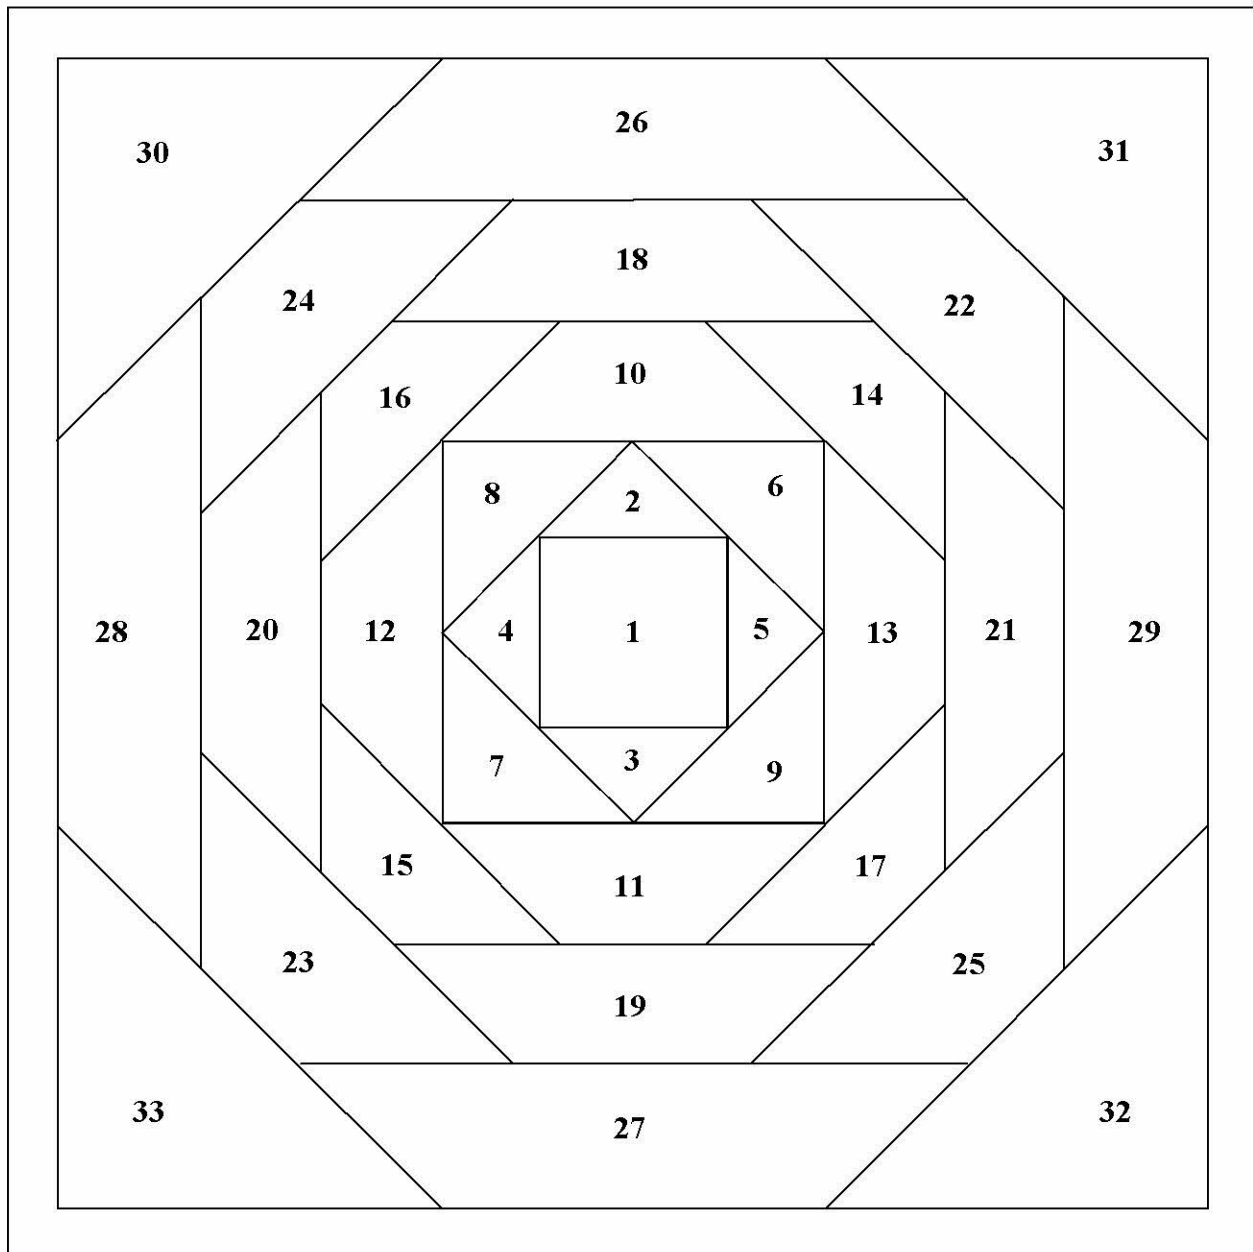

6 Inch Pineapple Quilt Block

Free Foundation Pieced Pattern from

www.QuiltyIndulgence.com

Created by Susan Freebery for www.QuiltyIndulgence.com

For personal and non-profit use only.

This pattern may be reduced or enlarged as desired.